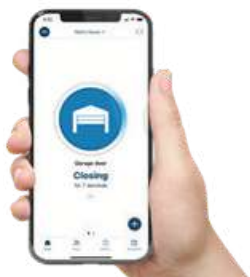

Commander Essential

ALL THE ESSENTIAL PERFORMANCE AND DESIGN FEATURES YOU NEED
MS65MYQ

RESIDENTIAL SECTIONAL GARAGE DOOR OPENER MYQ CAPABLE

Works with myQ² smart technology

Additional purchase of
The myQ Connectivity Kit
is required