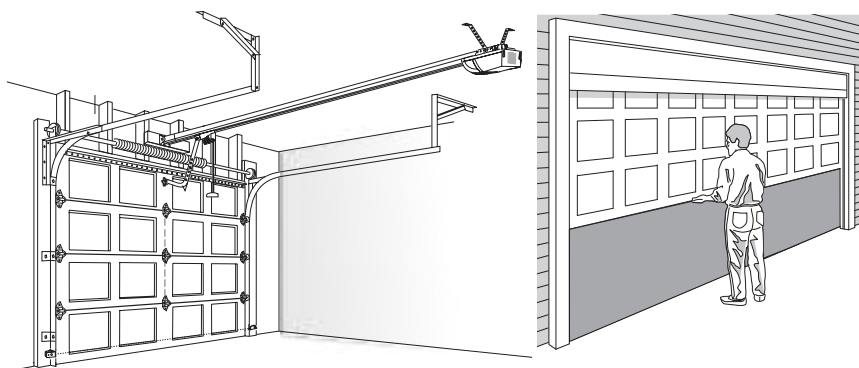

TYPICAL INSTALLATION - SECTIONAL DOORS