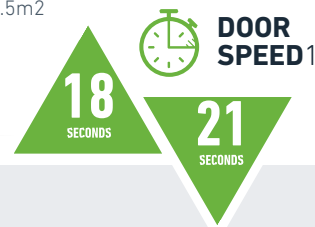

- Maximum lifting under spring tensions 20 kg
- Suitable for steel and timber spring balanced doors
- Door height: 2.4m Door width: 5.5m Total door area: 13.5m²
- Single dwelling, max door weight up to 90 kg