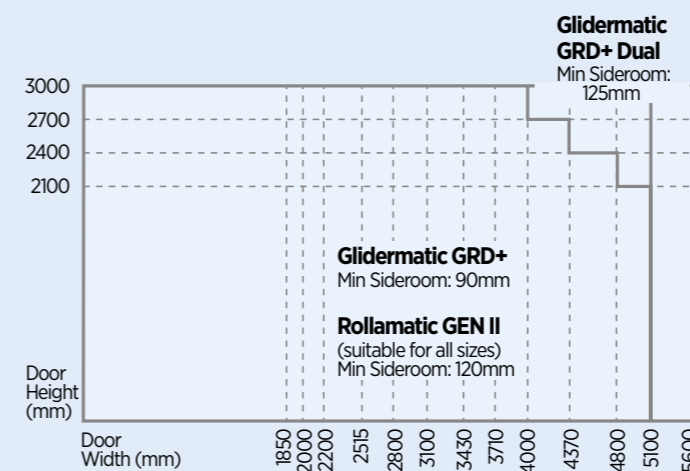

#### Glidermatic GRD+ & GRD+ Dual Openers

- GRD+ suits residential roller doors up to 12m<sup>2</sup>
- Dual-motor GRD+ suits all roller doors up to 16m<sup>2</sup>
- Easy to use wall mounted control box
- Energy-efficient unit with LED lighting
- Electronic limits with soft start/soft stop
- Safety auto reverse

#### Rollamatic GEN II Opener

- Suits residential roller doors up to 16m<sup>2</sup>
- Slip-on unit with minimum sideroom of 120mm
- Slim-line opener with digital display
- Energy-efficient unit with LED lighting
- Electronic limits with soft start/soft stop
- Safety auto reverse

### Garage Door Size Guide for Motor Options