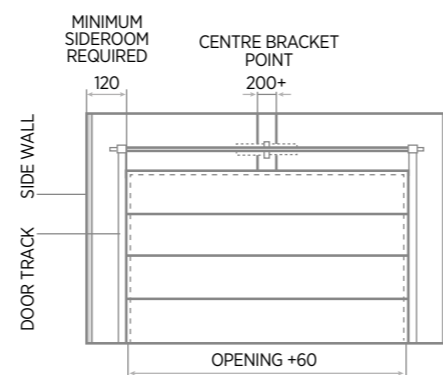

Option 1: for most residential sized garage doors

Option 2: for larger sized garage doors

Standard Sectional Door Specifications

Installation Requirements

Side Room (standard): 120mm

Headroom (standard):

Manual: 340mm  
Automatic: 390mm

Optional Low Headroom Fittings

<b>Front Mount</b>	<b>Rear Mount</b>
Manual: 190mm	Manual: 190mm
Automatic: 250mm	Automatic: 190mm
Side Room: 120mm	Side Room: 150mm

Choosing the right door colour is easy...