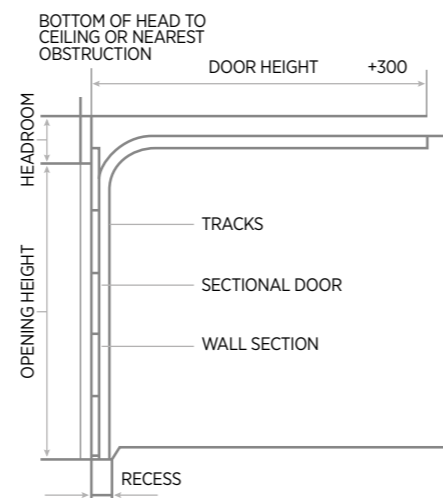

Optional Low Headroom Fittings

Front Mount	Rear Mount
Manual: 190mm	Manual: 190mm
Automatic: 250mm	Automatic: 190mm
Side Room: 120mm	Side Room: 150mm